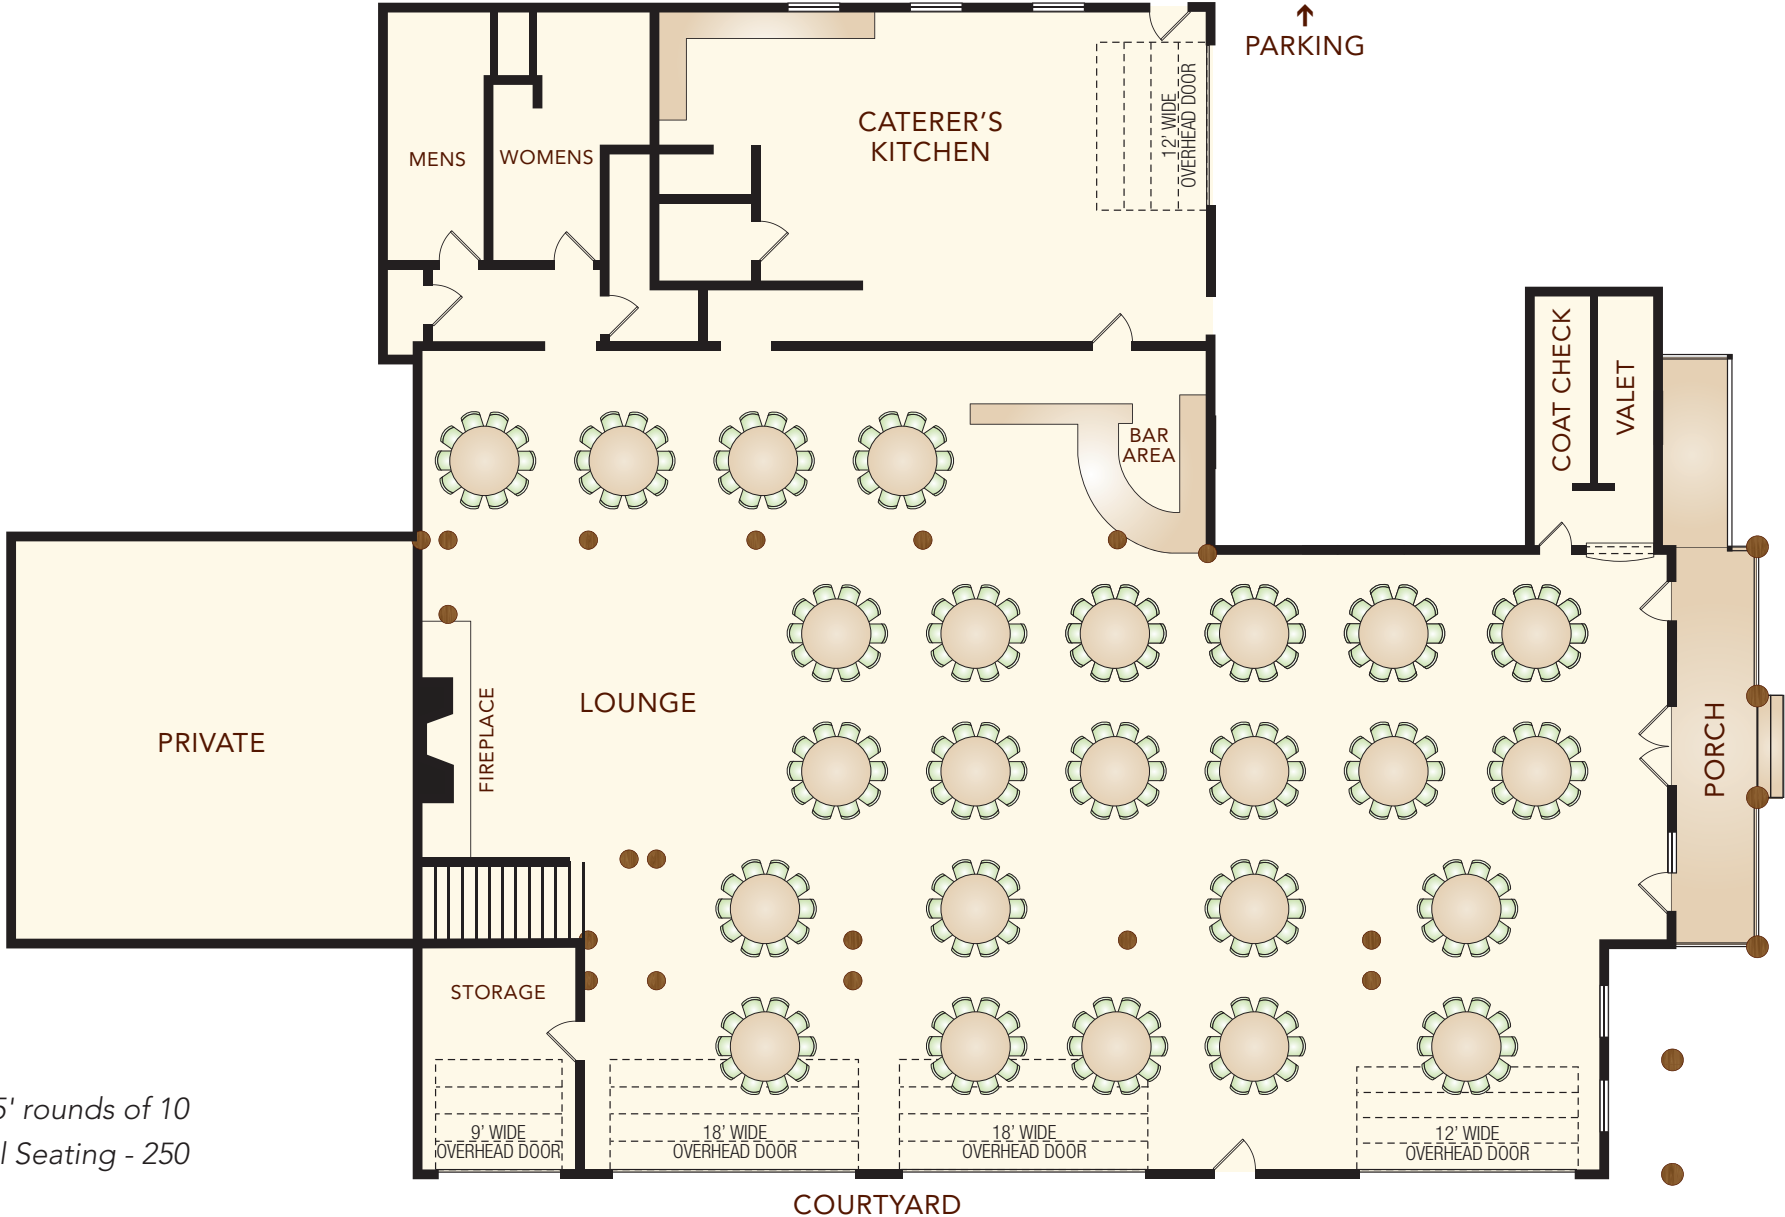

# ALBERTS LODGE - MAXIMUM SEATING

25 - 5' rounds of 10  
Total Seating - 250